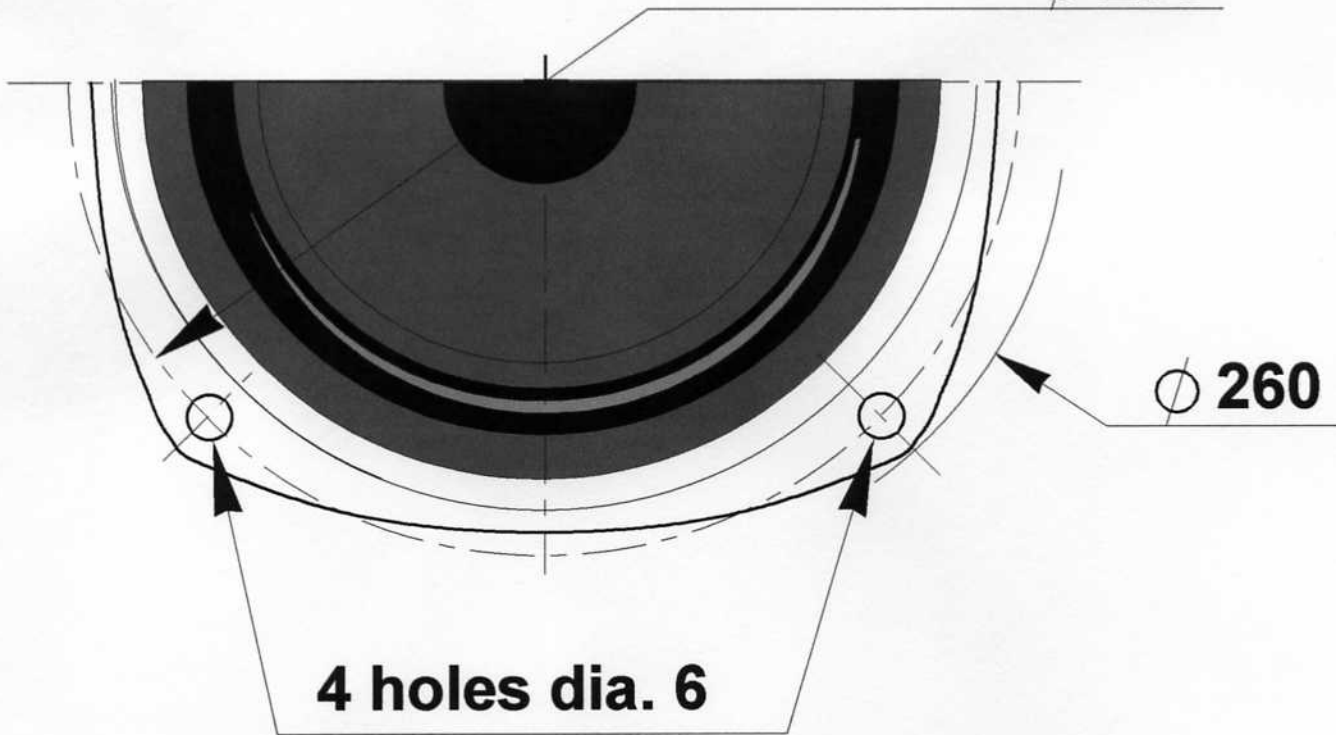

**225**

Ø 235

Chassis aluminium of 20 MC8 A or 20 SCA 8